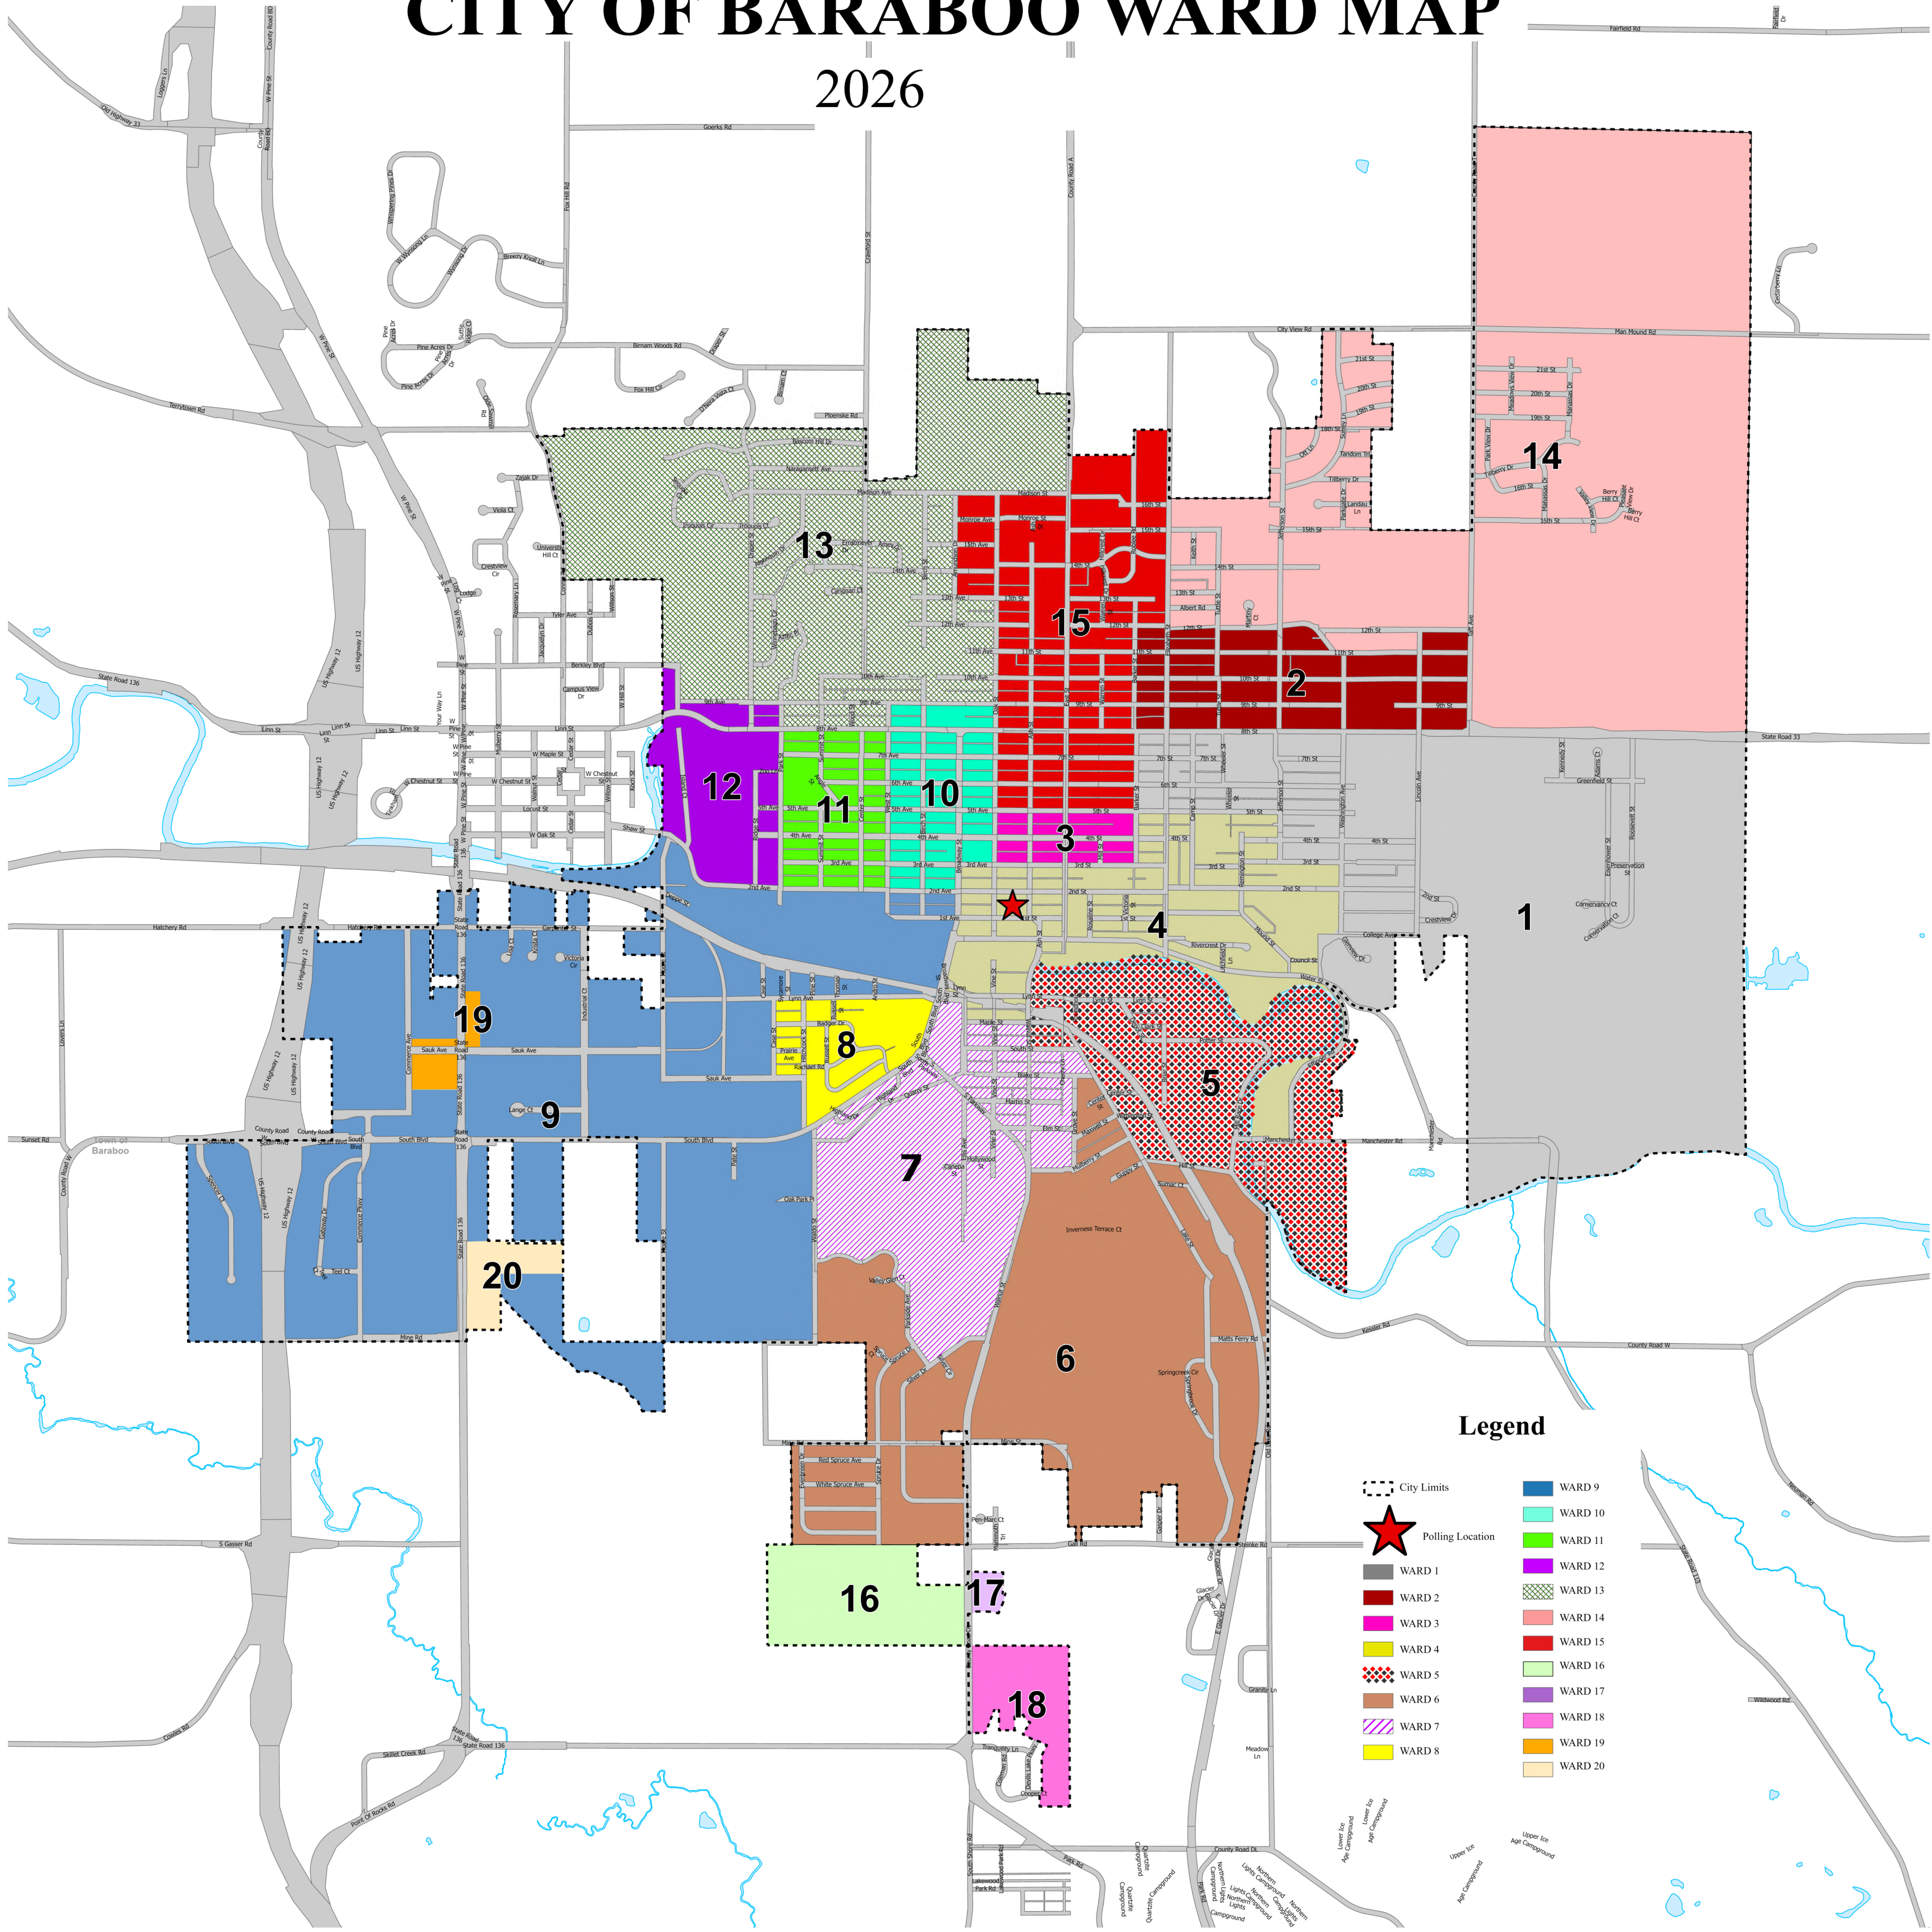

CITY OF BARABOO WARD MAP

2026

Legend

- City Limits
- ★ Polling Location
- WARD 1
- WARD 2
- WARD 3
- WARD 4
- WARD 5
- WARD 6
- WARD 7
- WARD 8
- WARD 9
- WARD 10
- WARD 11
- WARD 12
- WARD 13
- WARD 14
- WARD 15
- WARD 16
- WARD 17
- WARD 18
- WARD 19
- WARD 20